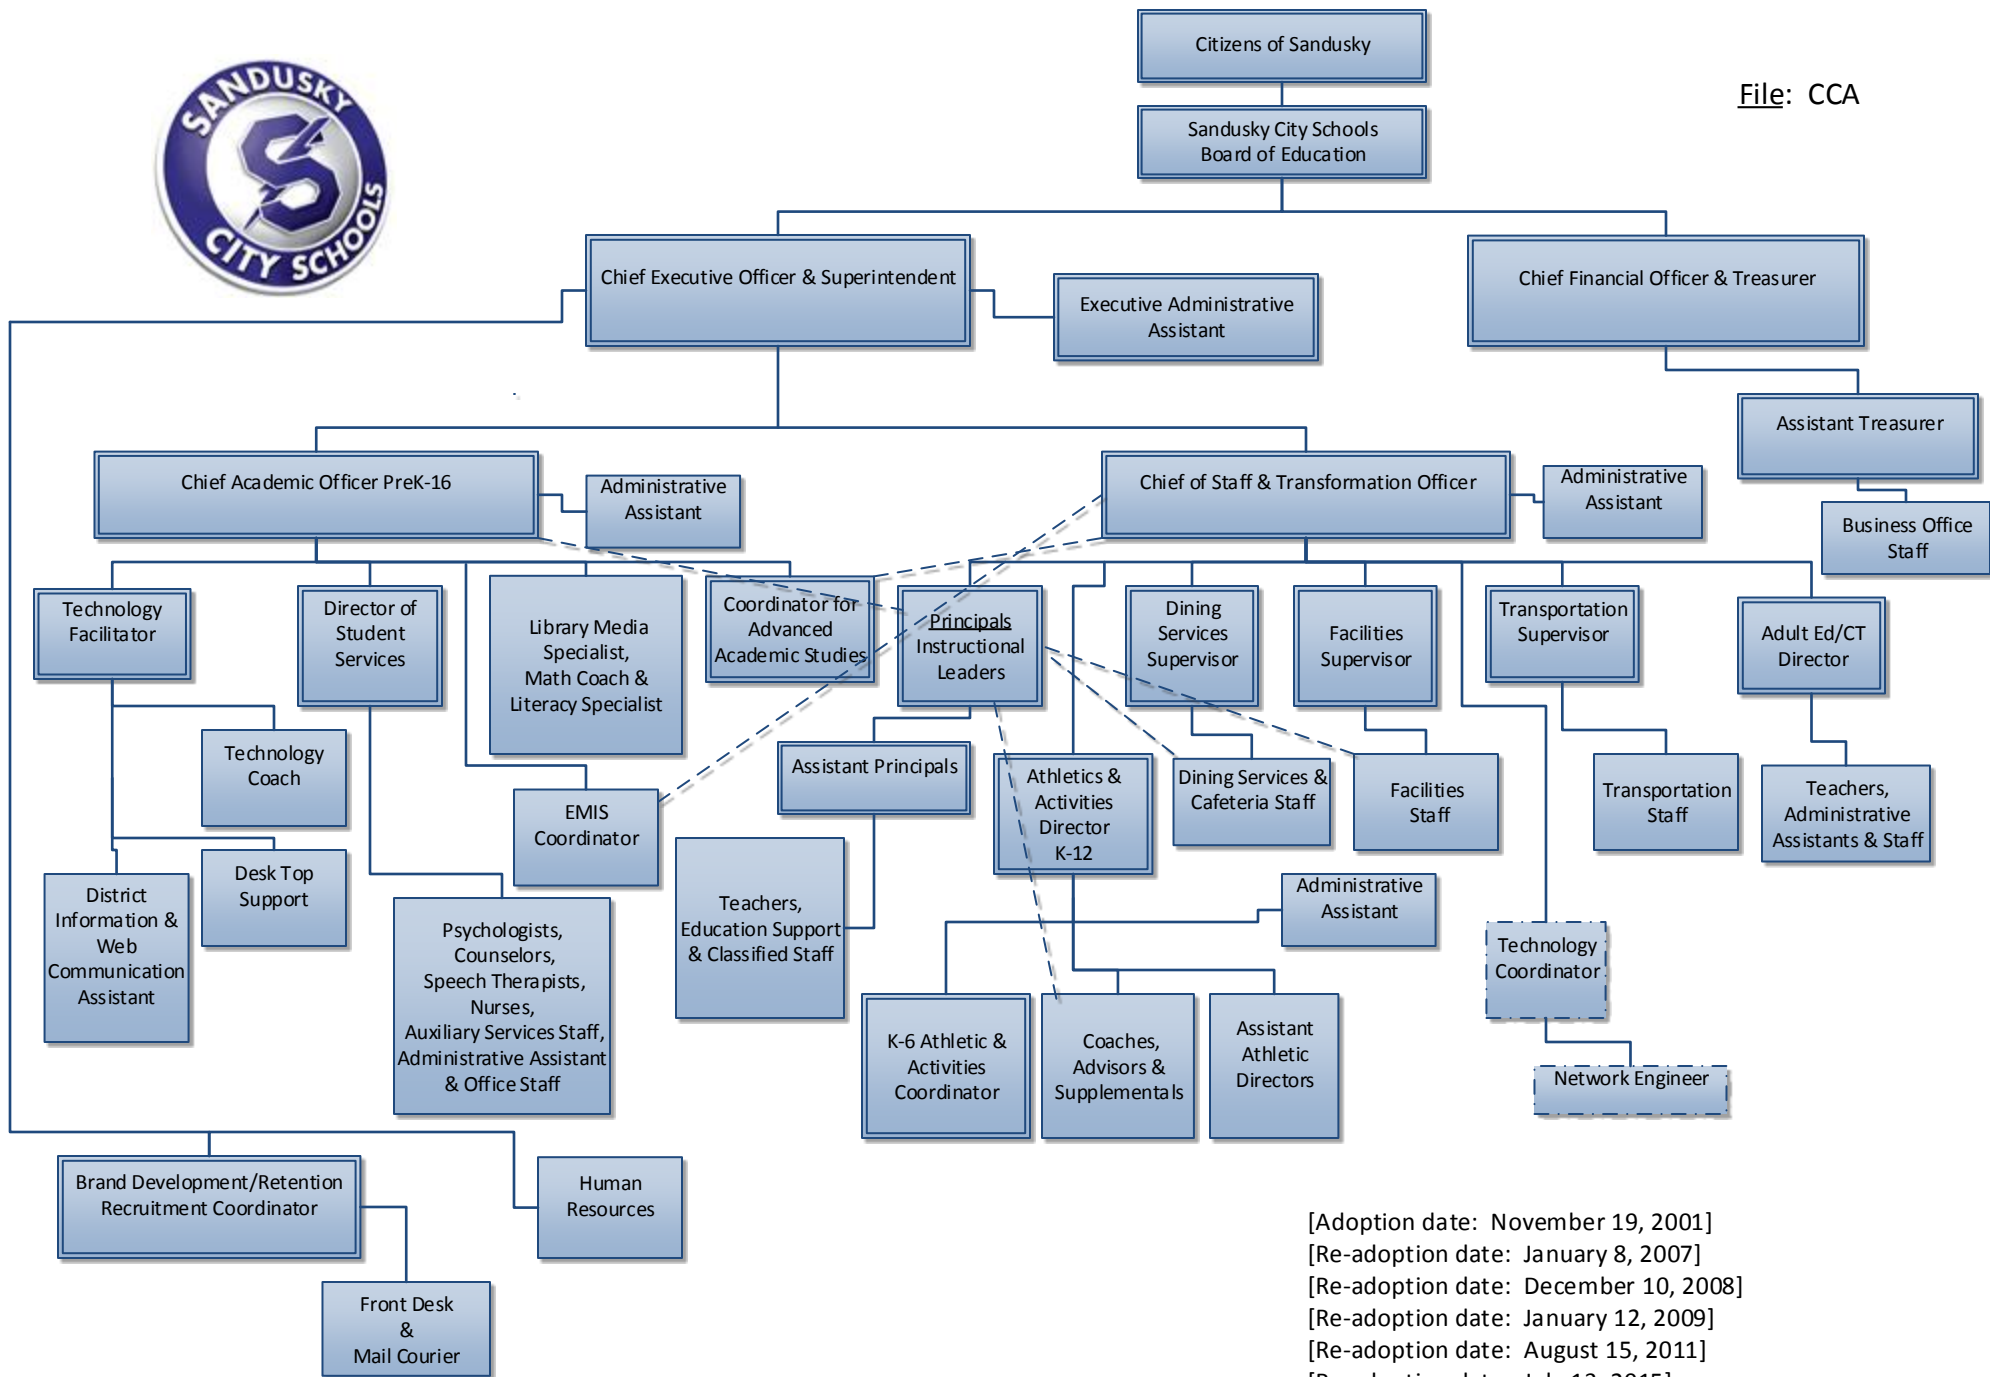

File: CCA

Key:

[Adoption date: November 19, 2001]  
 [Re-adoption date: January 8, 2007]  
 [Re-adoption date: December 10, 2008]  
 [Re-adoption date: January 12, 2009]  
 [Re-adoption date: August 15, 2011]  
 [Re-adoption date: July 13, 2015]  
 CROSS REF.: CCB, Staff Relations and Lines of Authority